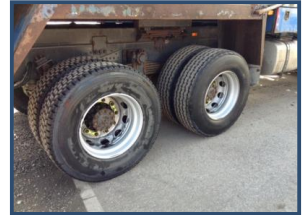

## DAF CF TIPPER GRAB

**£24,000.00**

2009 DAF CF EURO 5 TIPPER GRAB  
 AUTO GEAR BOX  
 EPSILON CRANE,  
 EASY SHEET  
 ON BOARD WEIGH,  
 1 OWNER,  
 LOW MILES AT JUST 216.500

**Product Details**

<b>Category/Type</b>	<b>Trucks</b>
<b>Make</b>	<b>DAF CF</b>
<b>Model</b>	<b>TIPPER GRAB</b>
<b>Year</b>	<b>2009</b>
<b>Hours</b>	<b>216500</b>